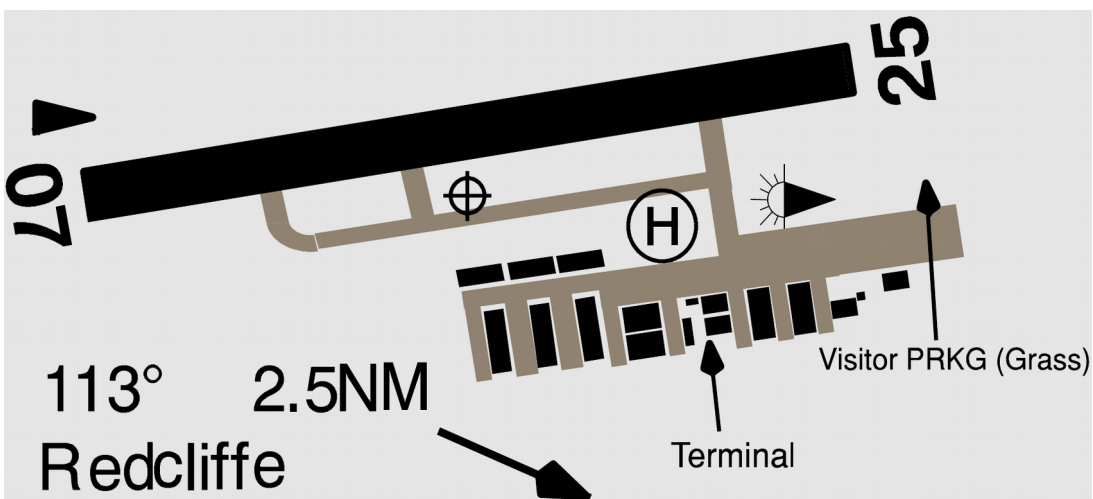

GATTON AIR PARK (YGAS)

ELE 460

RIGHT HAND CIRCUITS RWY19

BN CEN 121.2

CTAF 126.7

PHONE 0419368696 Martin Hone

REDCLIFFE (YRED)

ELE 7

RIGHT HAND CIRCUITS RWY25

BN CEN 125.7

CTAF 127.15