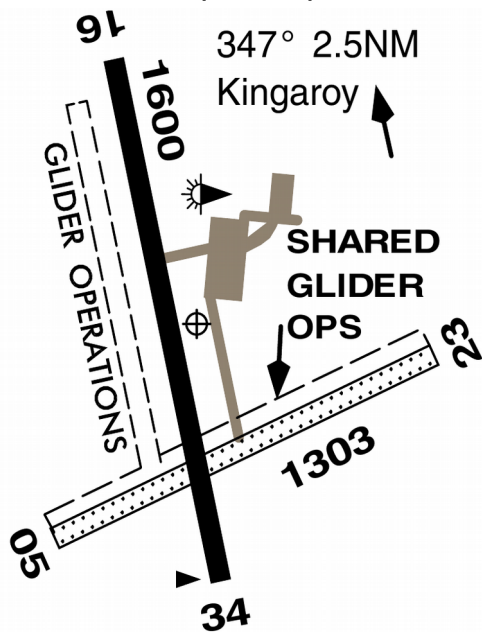

GATTON AIR PARK (YGAS)

ELE 460

RIGHT HAND CIRCUITS RWY19

BN CEN 121.2

CTAF 126.7

PHONE 0419368696 Martin Hone

KINGARROY (YKRY)

ELE 1492

RIGHT HAND CIRCUITS RWY34

AWIS 125.95

BN CEN 121.2

CTAF 127.45