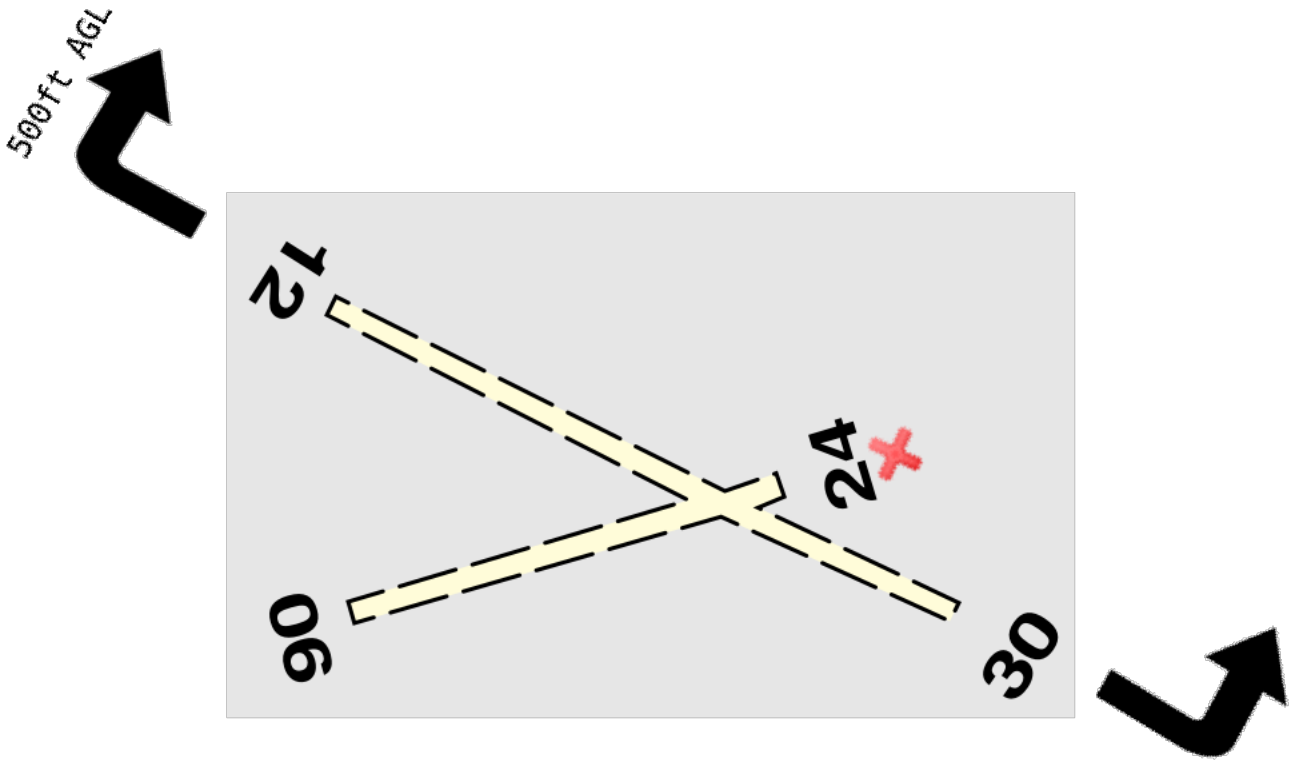

CABOOLTURE (YCAB)
ELE 40

RWY 30:

RWY 12/30: **1210 metres**

RWY 06/24: **821 metres**

DTHR RWY 06/30

No TKOF RWY 24 except in EMERG or when wind strength and direction preclude safe OPS on other RWY

CTAF **125.85**