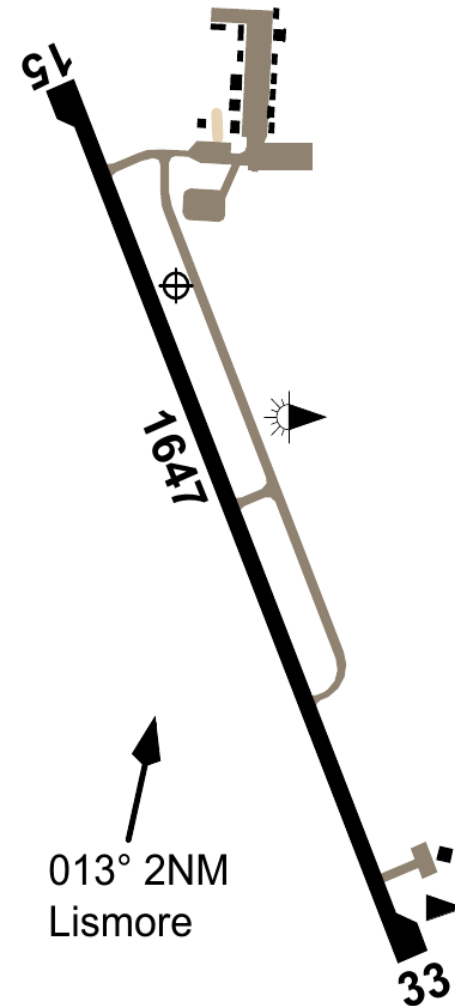

### GOLD COAST (YBCG) ELE 21

ATIS 112.3 134.5  
BN APP 123.5  
GC GND 121.8  
GC TWR 118.7 121.8

### LISMORE (YLIS) ELE 35

BN CEN 120.3  
CTAF 124.2