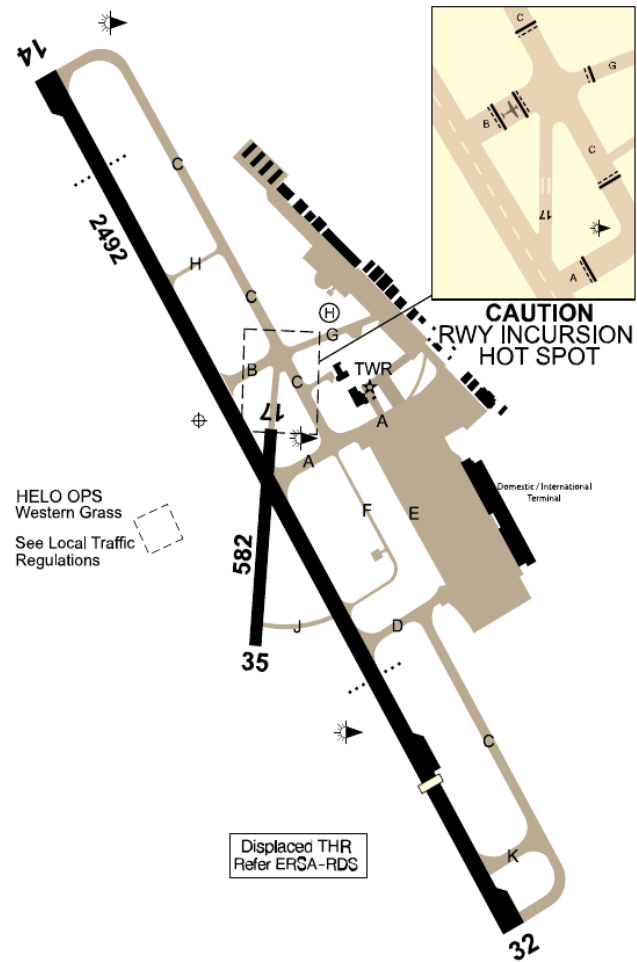

### GOLD COAST (YBCG) ELE 21

ATIS 112.3 134.5  
BN APP 123.5  
GC GND 121.8  
GC TWR 118.7 121.8